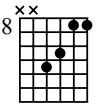

014

015 (Maj7)

016 (sharp)

D<sup>b</sup>Maj<sup>7</sup>(<sup>b</sup>5)

0157

Musical notation for the first staff of exercise 0157, showing a sequence of chords in D<sup>b</sup>Maj<sup>7</sup>(<sup>b</sup>5) with fingerings and a key signature of one flat.

Musical notation for the second staff of exercise 0157, continuing the sequence of chords with fingerings.

Musical notation for the third staff of exercise 0157, concluding the sequence with double bar lines.

D<sup>b</sup>Maj<sup>7</sup>

0158

Musical notation for the first staff of exercise 0158, showing a sequence of chords in D<sup>b</sup>Maj<sup>7</sup> with fingerings and a key signature of one flat.

Musical notation for the second staff of exercise 0158, continuing the sequence of chords with fingerings.