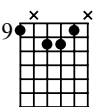

014

015 (Maj7)

016 (sharp)

D<sup>b</sup>Maj<sup>7</sup>(<sup>b</sup>5)

0157

Musical notation for the first staff of exercise 0157, showing a sequence of chords in D<sup>b</sup>Maj<sup>7</sup>(<sup>b</sup>5) with fingerings and a key signature of one flat.

Musical notation for the second staff of exercise 0157, continuing the sequence of chords with fingerings.

Musical notation for the third staff of exercise 0157, concluding the sequence with double bar lines.

D<sup>b</sup>Maj<sup>7</sup>

0158

Musical notation for the first staff of exercise 0158, showing a sequence of chords in D<sup>b</sup>Maj<sup>7</sup> with fingerings and a key signature of one flat.

Musical notation for the second staff of exercise 0158, continuing the sequence of chords with fingerings.