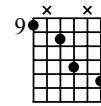

014

015 (Maj7)

016 (sharp)

D<sup>b</sup>Maj<sup>7</sup>(<sup>b</sup>5)

0157

Musical notation for the first staff of exercise 0157, showing a sequence of chords in D<sup>b</sup>Maj<sup>7</sup>(<sup>b</sup>5) with fingerings and a key signature of one flat.

Musical notation for the second staff of exercise 0157, continuing the sequence of chords with fingerings.

Musical notation for the third staff of exercise 0157, concluding the sequence with double bar lines.

D<sup>b</sup>Maj<sup>7</sup>

0158

Musical notation for the first staff of exercise 0158, showing a sequence of chords in D<sup>b</sup>Maj<sup>7</sup> with fingerings and a key signature of one flat.

Musical notation for the second staff of exercise 0158, continuing the sequence of chords with fingerings.