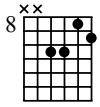

014

015 (Maj7)

016 (sharp)

D<sup>b</sup>Maj<sup>7</sup>(<sup>b</sup>5)

0157

Musical notation for the first staff of exercise 0157, showing a sequence of chords in D<sup>b</sup>Maj<sup>7</sup>(<sup>b</sup>5) with fingerings and a key signature of one flat.

Musical notation for the second staff of exercise 0157, continuing the sequence of chords with fingerings.

Musical notation for the third staff of exercise 0157, concluding the sequence with double bar lines.

D<sup>b</sup>Maj<sup>7</sup>

0158

Musical notation for the first staff of exercise 0158, showing a sequence of chords in D<sup>b</sup>Maj<sup>7</sup> with fingerings and a key signature of one flat.

Musical notation for the second staff of exercise 0158, continuing the sequence of chords with fingerings.