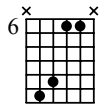

014

015 (Maj7)

016 (sharp)

D<sup>b</sup>Maj<sup>7</sup>(<sup>b</sup>5)

0157

Musical notation for the first staff of exercise 0157, showing a sequence of chords in D<sup>b</sup>Maj<sup>7</sup>(<sup>b</sup>5) with fingerings and a key signature of one flat.

Musical notation for the second staff of exercise 0157, continuing the sequence of chords with fingerings.

Musical notation for the third staff of exercise 0157, concluding the sequence with double bar lines.

D<sup>b</sup>Maj<sup>7</sup>

0158

Musical notation for the first staff of exercise 0158, showing a sequence of chords in D<sup>b</sup>Maj<sup>7</sup> with fingerings and a key signature of one flat.

Musical notation for the second staff of exercise 0158, continuing the sequence of chords with fingerings.