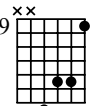

014

015 (Maj7)

016 (sharp)

D<sup>b</sup>Maj<sup>7</sup>(<sup>b</sup>5)

0157

Musical notation for the first staff of exercise 0157, showing a sequence of chords in D<sup>b</sup>Maj<sup>7</sup>(<sup>b</sup>5) with fingerings and a key signature of one flat.

Musical notation for the second staff of exercise 0157, continuing the sequence of chords with fingerings.

Musical notation for the third staff of exercise 0157, concluding the sequence with double bar lines.

D<sup>b</sup>Maj<sup>7</sup>

0158

Musical notation for the first staff of exercise 0158, showing a sequence of chords in D<sup>b</sup>Maj<sup>7</sup> with fingerings and a key signature of one flat.

Musical notation for the second staff of exercise 0158, continuing the sequence of chords with fingerings.